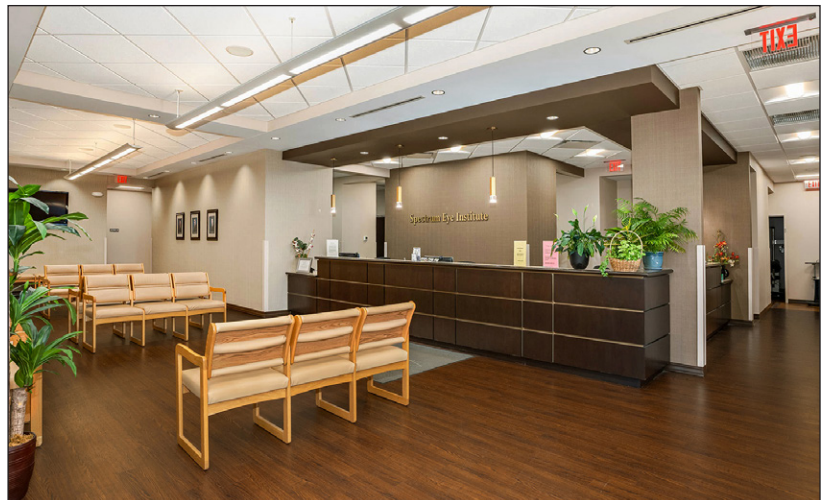

PROJECT REFERENCES:

Paula Ihnat, CFO
815.953.4009